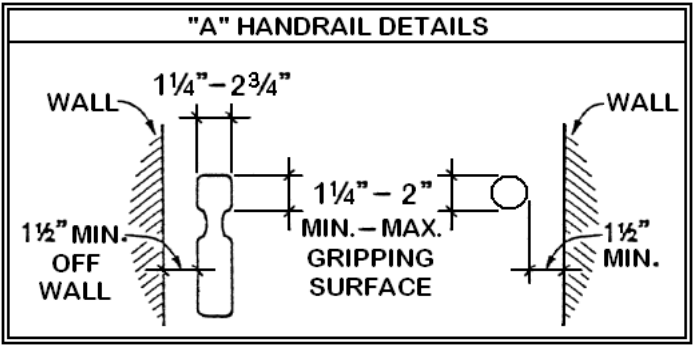

# SAMPLE WALKOUT DETAIL

This is a sample diagram and is for informational purposes only. It may not accurately represent or reflect all currently approved or required code items.

# TYPICAL WALKOUT STAIR DETAIL

*The greatest riser height within any flight of stairs shall not exceed the smallest by more than 3/8 inch.*

This sample diagram is for informational purposes only. It may not accurately reflect all currently approved or required code items.