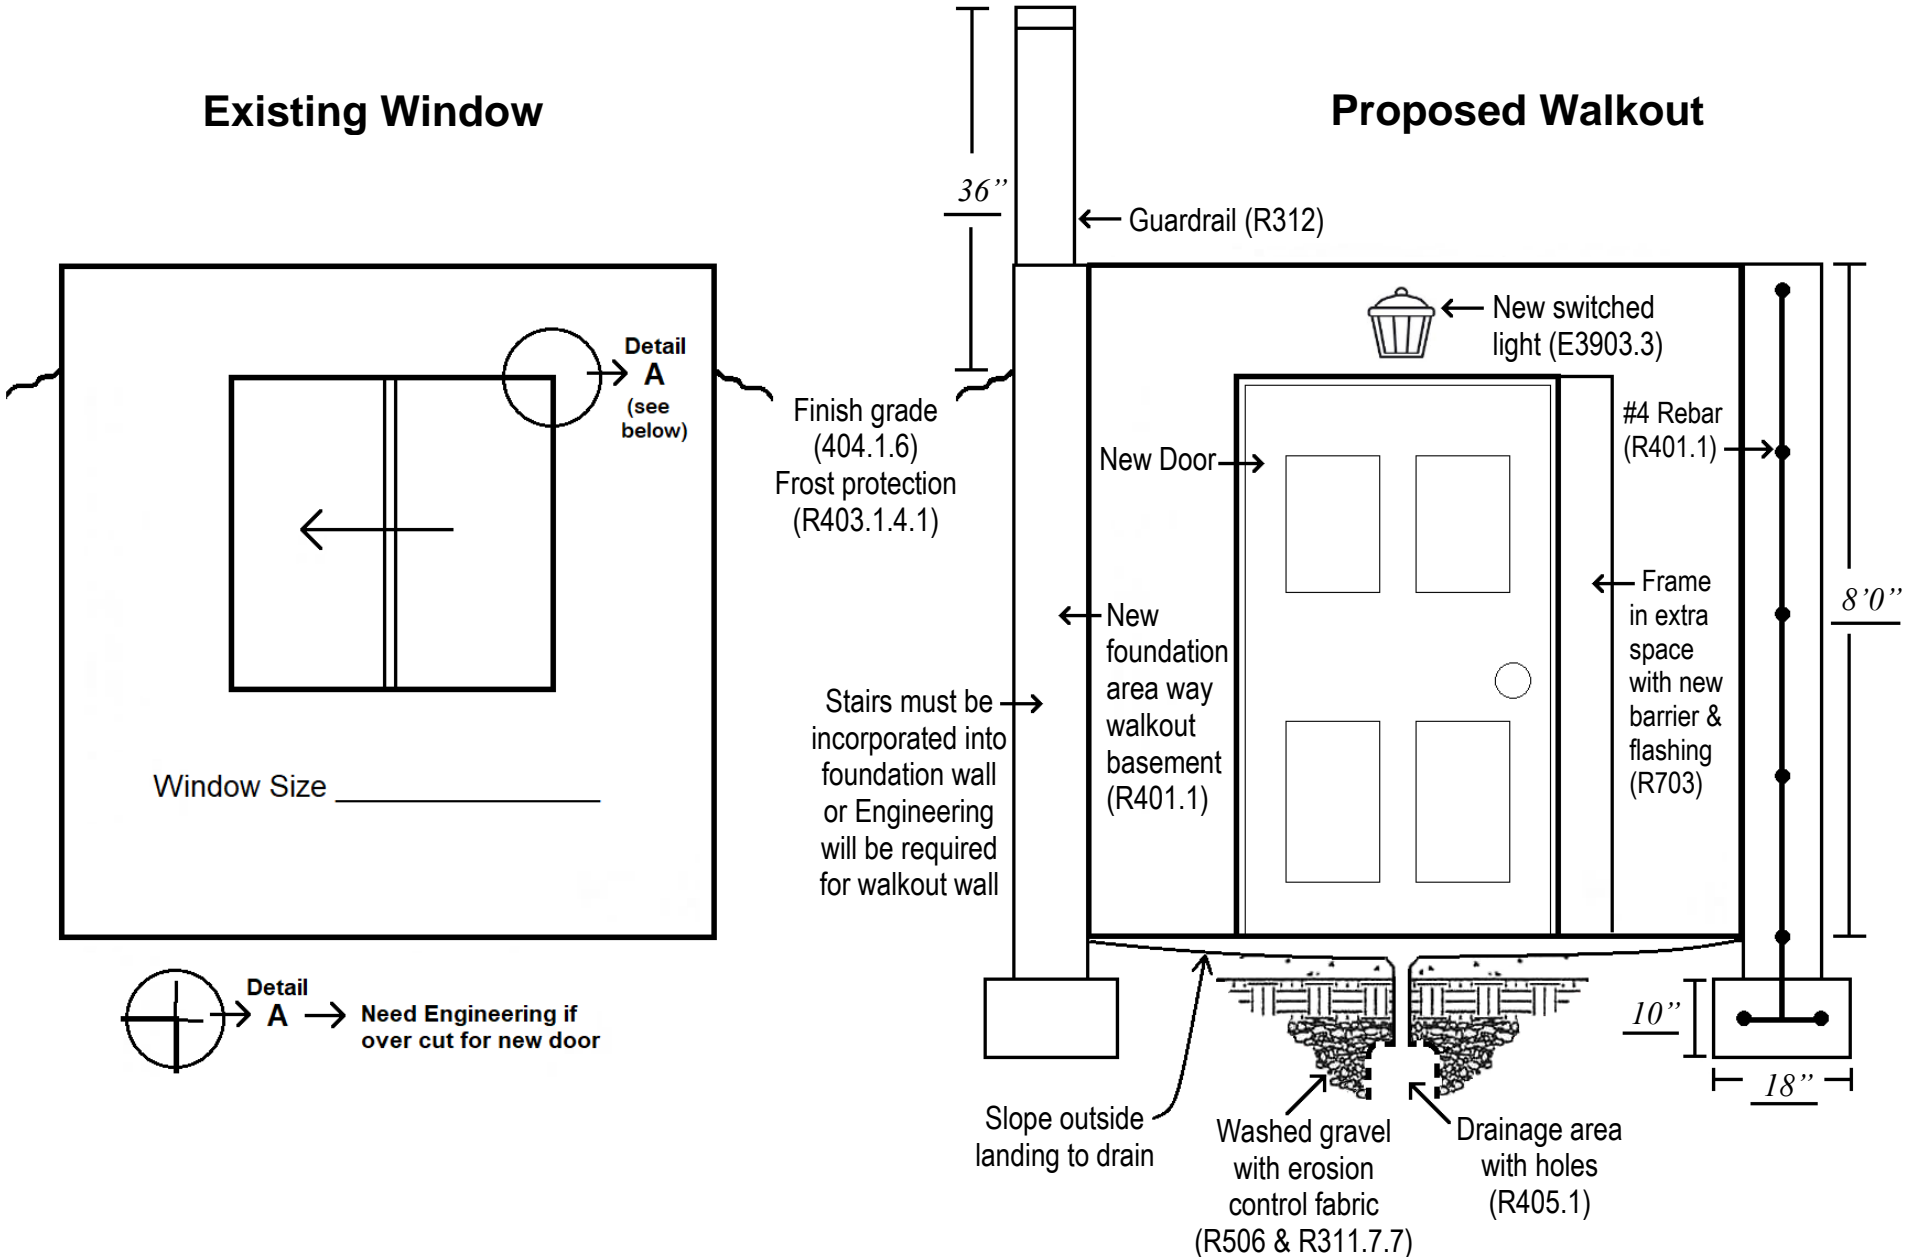

# SAMPLE WALKOUT DETAIL

This is a sample diagram and is for informational purposes only. It may not accurately represent or reflect all currently approved or required code items.

# TYPICAL WALKOUT STAIR DETAIL

*The greatest riser height within any flight of stairs shall not exceed the smallest by more than 3/8 inch.*

This sample diagram is for informational purposes only. It may not accurately reflect all currently approved or required code items.