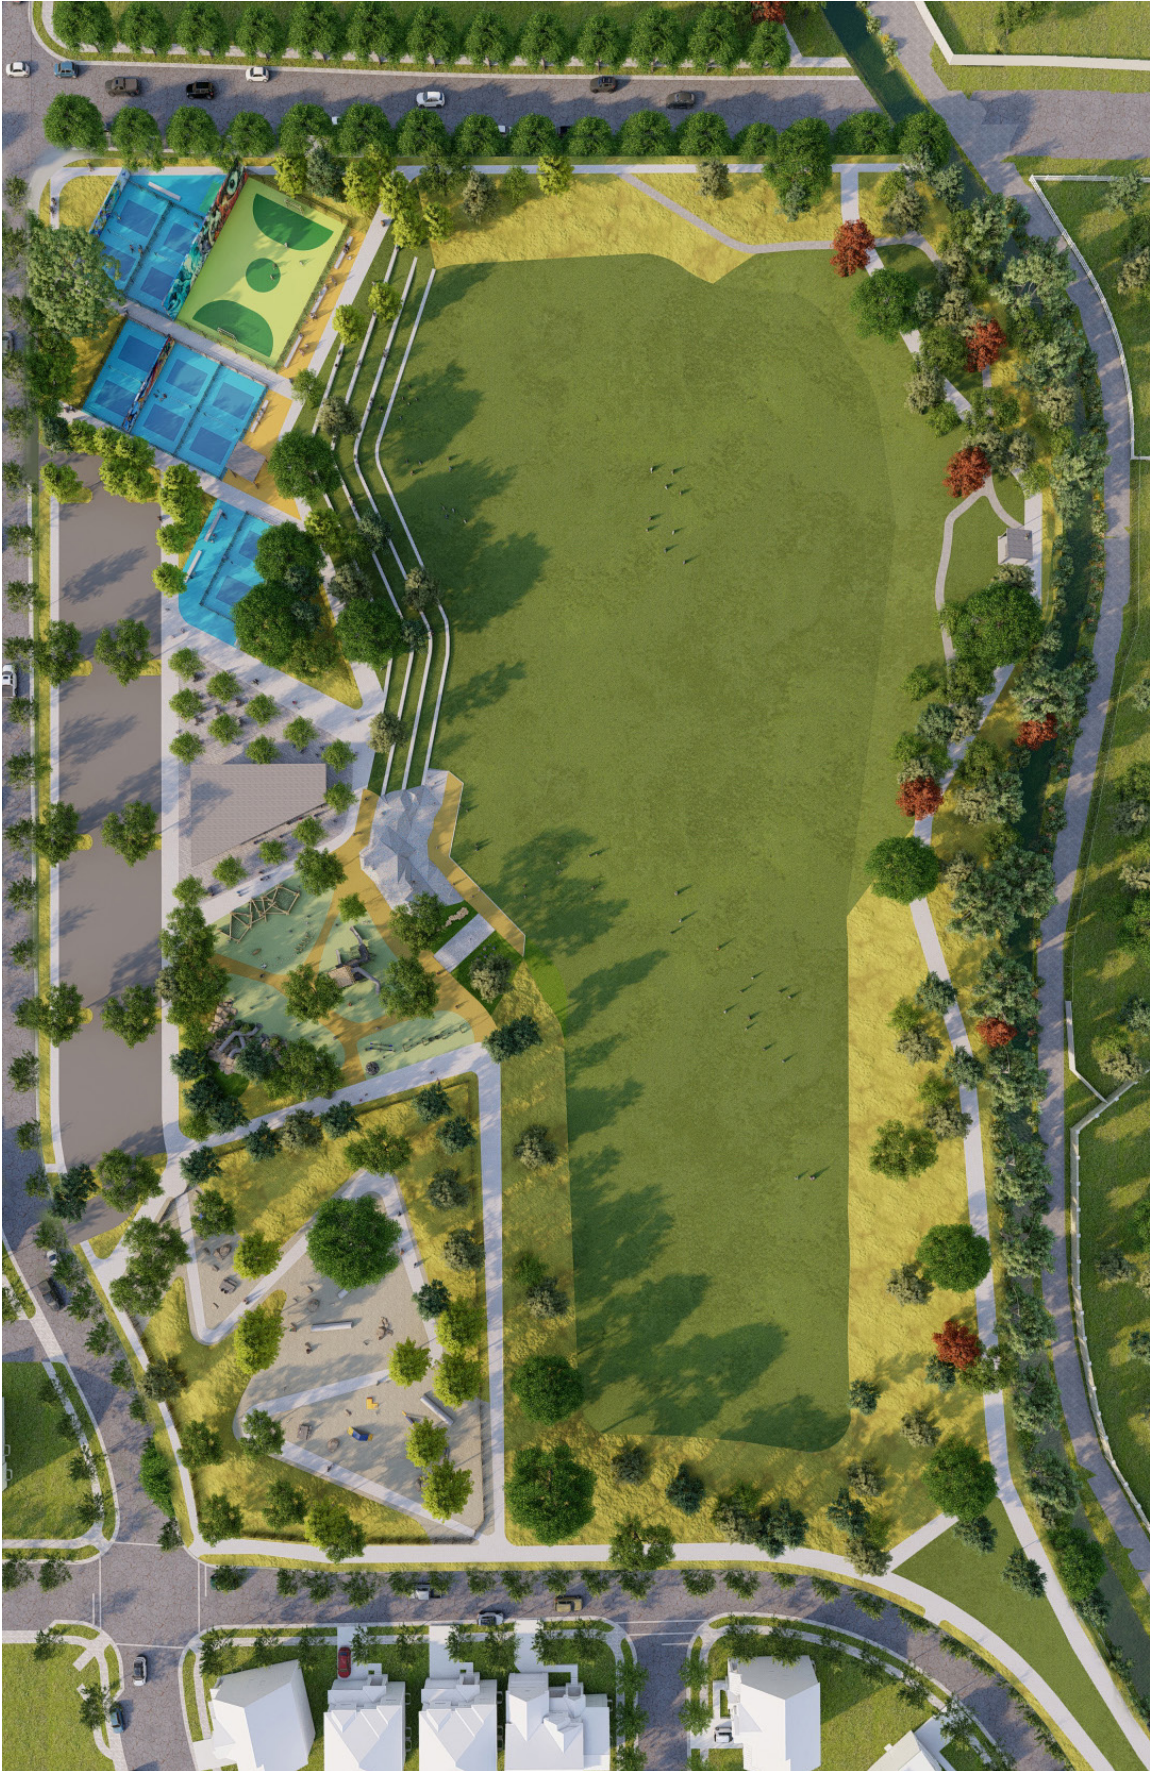

MOUNTAIN RIDGE PARK

AUGUST 2022

REDESIGN CONCEPT

HERRIMAN, UTAH

MOUNTAIN RIDGE PARK REDESIGN

MOUNTAIN RIDGE PARK REDESIGN

- HANDBALL COURTS (1 TOTAL)
- WALL WITH SIGNAGE MURAL
- MURAL ART WALL
- FUTSAL COURT (1 TOTAL)
- BLEACHER SEAT WALLS IN HILLSIDE
- MURAL ART WALL
- PICKLEBALL COURTS (6 TOTAL)
- PICNIC SHELTER

- FLEX FIELD / DETENTION BASIN (216' x 324')
- LARGE PAVILION / RESTROOMS / MAINTENANCE
- CLIMBING WALL
- PARKING (77 STALLS)
- PLAYGROUND (20,000 sf)

- DOG PARK (40,000 sf)
- CANAL TRAIL

COURTS AND ART WALLS

BLEACHER AND COURTS AREA

FIELD WITH PLAYGROUND IN BACKGROUND

PAVILION AND PLAYGROUND INTERFACE

PLAYGROUND BIRDS EYE VIEW

PLAYGROUND FROM PARKING LOT

PLAYGROUND HILL SLIDES

PLAYGROUND BASIN INTERFACE AND CLIMBING WALL

DOG PARK BIRDS EYE

DOG PARK