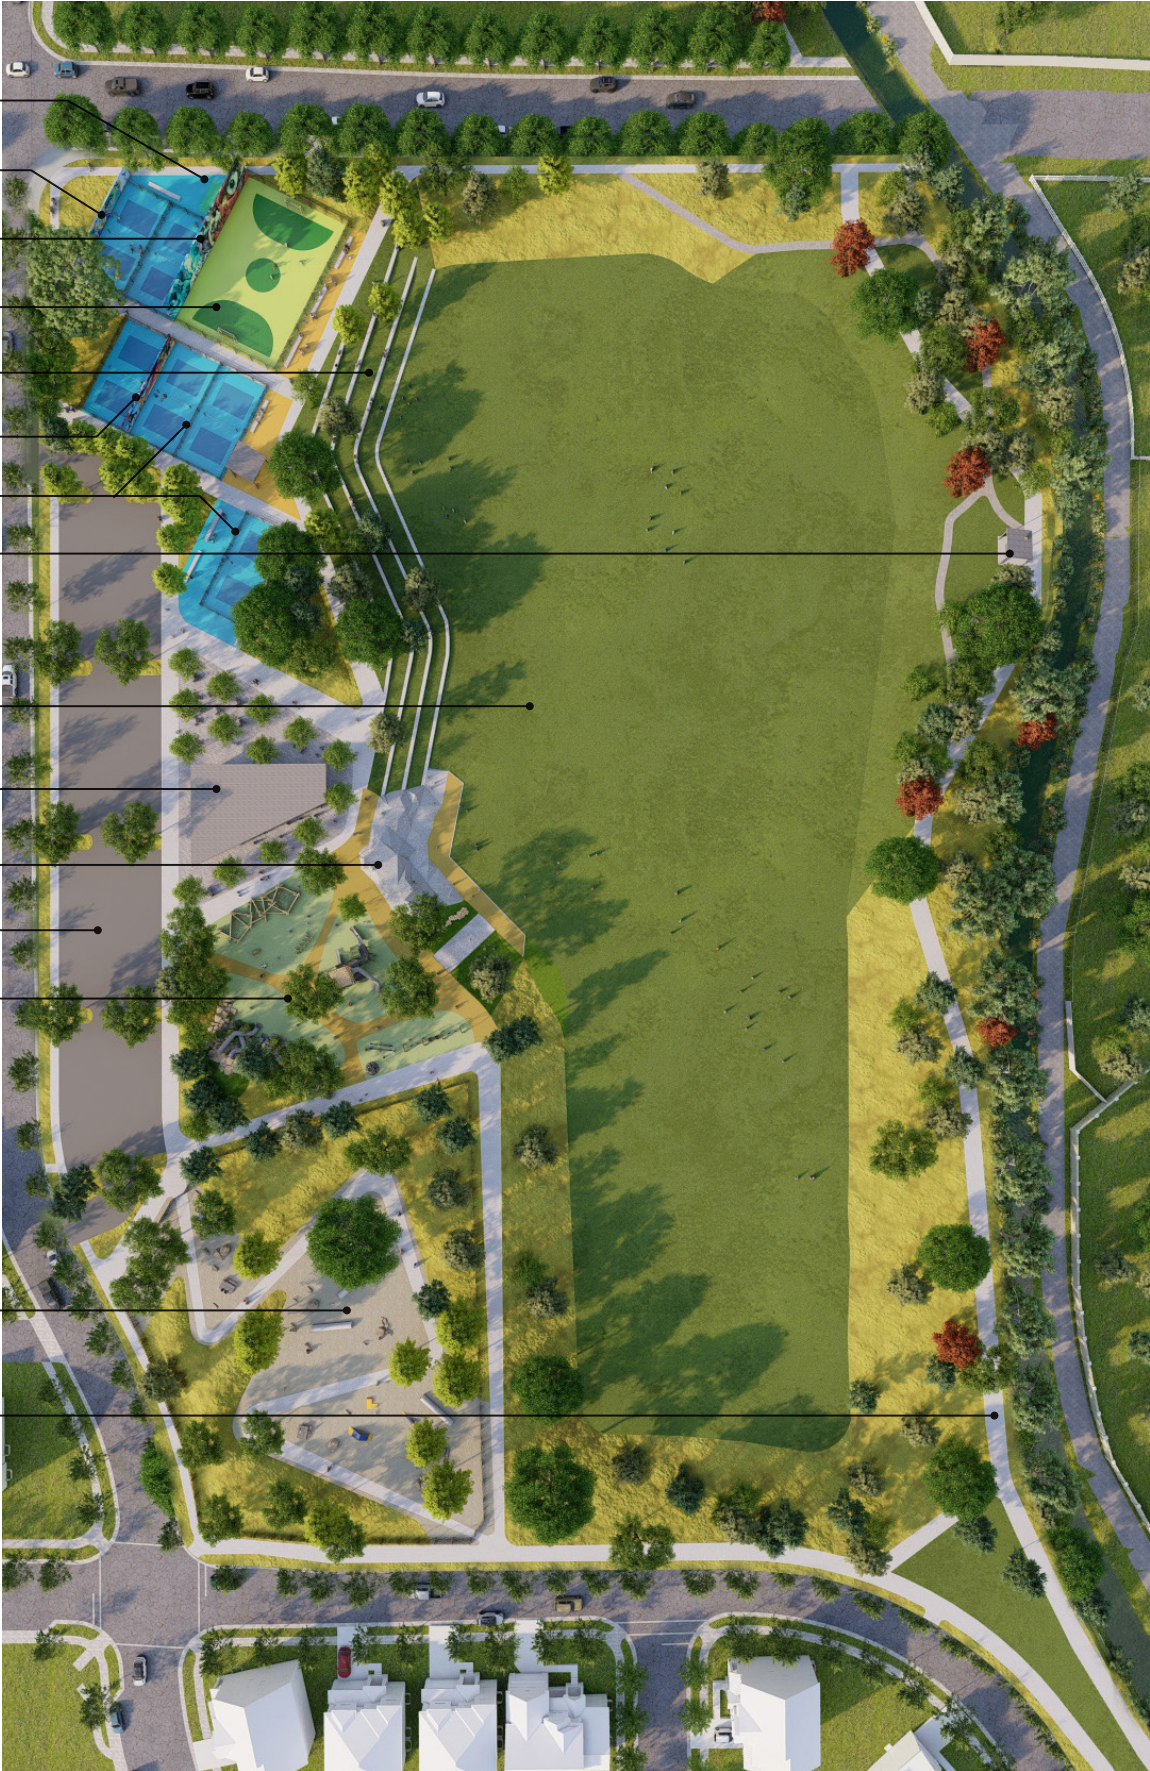

MOUNTAIN RIDGE PARK

AUGUST 2022

REDESIGN CONCEPT

HERRIMAN, UTAH

MOUNTAIN RIDGE PARK REDESIGN

MOUNTAIN RIDGE PARK REDESIGN

- HANDBALL COURTS (1 TOTAL)
- WALL WITH SIGNAGE MURAL
- MURAL ART WALL
- FUTSAL COURT (1 TOTAL)
- BLEACHER SEAT WALLS IN HILLSIDE
- MURAL ART WALL
- PICKLEBALL COURTS (6 TOTAL)
- PICNIC SHELTER

- FLEX FIELD / DETENTION BASIN (216' x 324')
- LARGE PAVILION / RESTROOMS / MAINTENANCE
- CLIMBING WALL
- PARKING (77 STALLS)
- PLAYGROUND (20,000 sf)

- DOG PARK (40,000 sf)
- CANAL TRAIL

COURTS AND ART WALLS

BLEACHER AND COURTS AREA

FIELD WITH PLAYGROUND IN BACKGROUND

PAVILION AND PLAYGROUND INTERFACE

PLAYGROUND BIRDS EYE VIEW

PLAYGROUND FROM PARKING LOT

PLAYGROUND HILL SLIDES

PLAYGROUND BASIN INTERFACE AND CLIMBING WALL

DOG PARK BIRDS EYE

DOG PARK